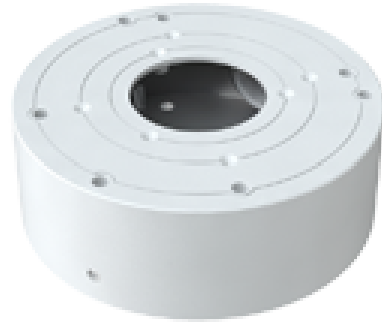

SF-JBOX-0105

Safire Smart junction box
For dome cameras
Suitable for outdoor use IP65
Wall or ceiling installation
Base diameter 109.5 mm
Cable pass

Safire Smart
Junction box for dome cameras
Side and bottom input
Wall or ceiling installation
Suitable for exterior IP65
Aluminium alloy
38.8 (H) x 109.5 (Ø) mm
162 g
White colour

Specifications

Dimensions 38.8 (H) x 109.5 (Ø) mm

Weight 162 g

Use Valid for interior/exterior

Degree of protection IP65

Material Aluminium alloy

Maximum load The ceiling must be able to support 3 times the weight of the bracket and the camera

Colour White