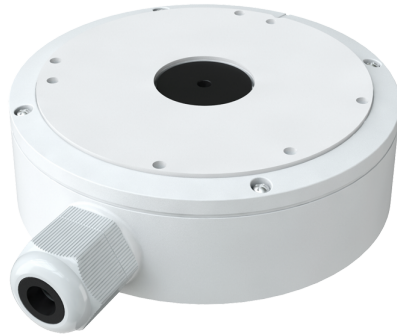

Accessories / Brackets

SF-JBOX-0303

SAFIRE SMART

Features

- Safire Smart
- Junction box for dome cameras
- Side and bottom input
- Wall or ceiling installation
- Suitable for exterior IP66
- White colour
- Aluminium alloy
- 50 (H) x 155.4 (Ø) mm
- 573 g

Specifications

Dimensions	50 (H) x 155.4 (Ø) x 188 (D) mm
Weight	573 g
Use	Valid for interior/exterior
Degree of protection	IP66
Material	Aluminium alloy
Maximum load	The ceiling must be able to support 3 times the weight of the bracket and the camera
Colour	White